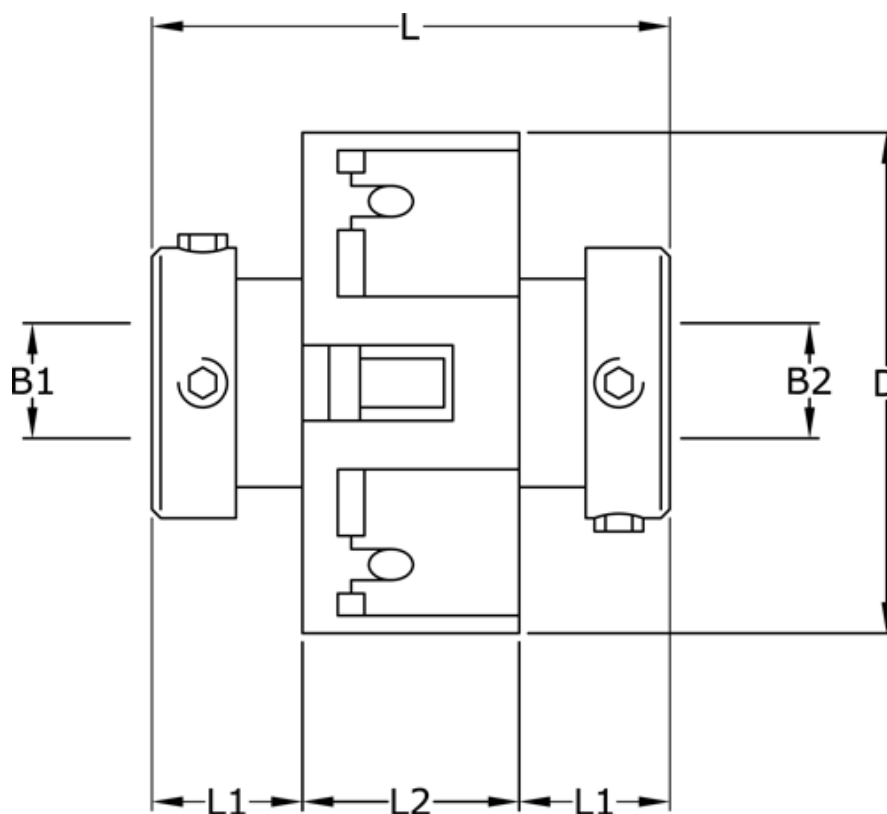

# Data Sheet

Article number: 3322203704646

Description: Uni-Lat Coupling size 203.70.46.46  
set screw hub, bore 19/19 mm

## Measures

B1	= 19
B2	= 19
D	= 70
L	= 74.0
L1	= 28.5
L2	= 17.0
Screw	= M6